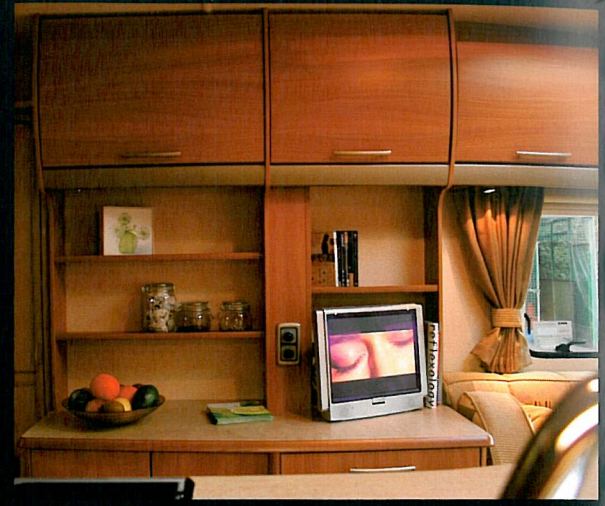

480

2 berth

Internal Length (at bed box height) 4.67 m (15' 3")
Overall Width 2.23m / 7'4"
Overall Height (including TV aerial) 2.70m / 8'10"
Overall Length 6.35 m (20' 10")
Mass in Running Order 1132 Kg (22.3 CWT)
Total User Payload 178 Kg (3.51 CWT)
MTPLM* 1310 Kg (25.81 CWT)
Awning 'A' Measurement 8.88m / 29'2"
Tyre Size 195 / 70 r14

Internal Length (at bed box height) 4.74 m (15' 6")
Overall Width 2.23m / 7'4"
Overall Height (including TV aerial) 2.70m / 8'10"
Overall Length 6.42 m (21' 0")
Mass in Running Order 1113 Kg (21.93 CWT)
Total User Payload 199 Kg (3.92 CWT)
MTPLM* 1312 Kg (25.85 CWT)
Awning 'A' Measurement 8.95 (29' 4")
Tyre Size 195 / 70 r14

470

4 berth