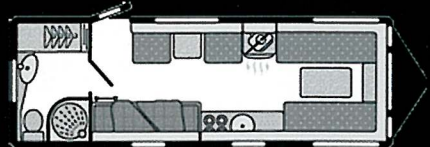

590 6 berth

Internal Length (at bed box height) 6.27m / 20' 7"
Overall Width 2.23m / 7'4"
Overall Height (including TV aerial) 2.70m / 8'10"
Overall Length 7.95m / 26'11"
Mass in Running Order 1421 Kg (27.99 CWT)
Total User Payload 234 Kg (4.61 CWT)
MTPLM* 1655 Kg (32.6 CWT)
Awning 'A' Measurement 10.48m / 34'5"
Tyre Size 175 / 65 r14 82