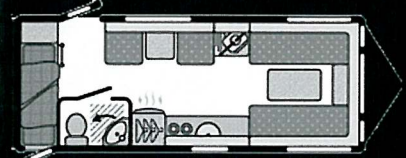

Internal Length (at bed box height) 5.23 m (17' 1")
Overall Width 2.23m / 7'4"
Overall Height (including TV aerial) 2.70m / 8'10"
Overall Length 6.91 m (22' 8")
Mass in Running Order 1226 Kg (24.15 CWT)
Total User Payload 204 Kg (4.02 CWT)
MTPLM* 1430 Kg (28.17 CWT)
Awning 'A' Measurement 9.44m / 31'0"
Tyre Size 175 r14 99

530 4 berth

570 6 berth

Internal Length (at bed box height) 5.50 m (18' 0")
Overall Width 2.23m / 7'4"
Overall Height (including TV aerial) 2.70 m (8' 10")
Overall Length 7.18 m (23' 6")
Mass in Running Order 1273 Kg (25.08 CWT)
Total User Payload 227 Kg (4.47 CWT)
MTPLM* 1500 Kg (29.55 CWT)
Awning 'A' Measurement 9.71m / 31'10"
Tyre Size 175 r14 99