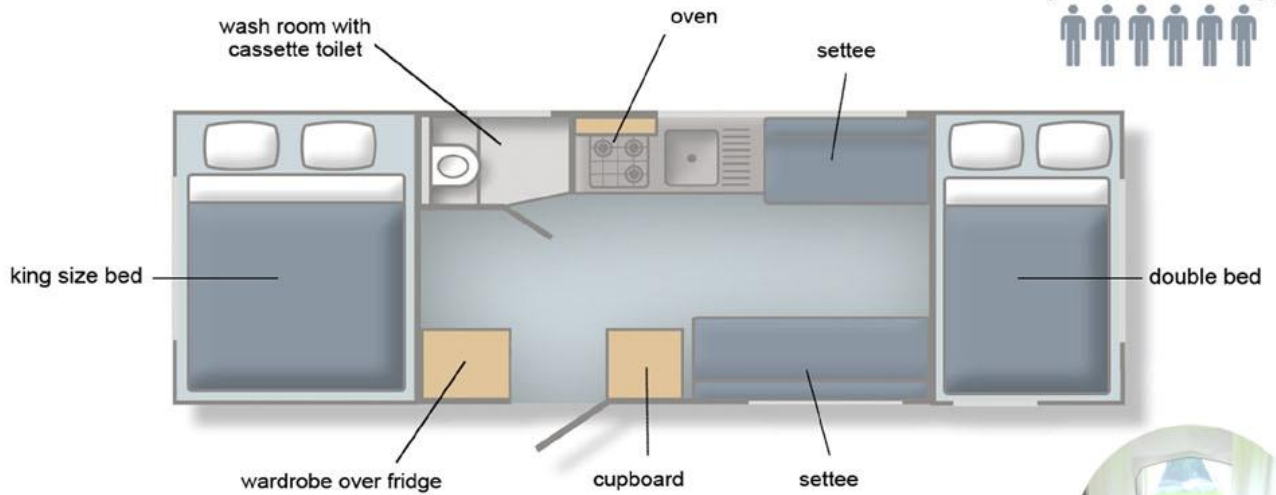

### Folded

|                 |           |
|-----------------|-----------|
| Overall length  | 478cm     |
| Overall width   | 212cm     |
| Internal length | 335cm     |
| Internal width  | 198cm     |
| Towing height   | 139cm     |
| Wheels          | 165 x 13" |

### Erected

|                 |             |
|-----------------|-------------|
| Campsite length | 600cm       |
| Campsite width  | 210cm       |
| Interior height | 220cm       |
| Bed size one    | 198 x 137cm |
| Bed size two    | 198 x 122cm |
| Awning width    | 620cm       |
| Awning depth    | 250cm       |

#### standard equipment

- Three way refrigerator
- Mains electric system
- Battery box
- Interior lights
- Wardrobe
- Shelf unit
- Cassette toilet
- Hand basin
- Oven
- Water heater
- Sprung mattresses
- Scatter cushions
- Space saver heater
- Bound edge carpet