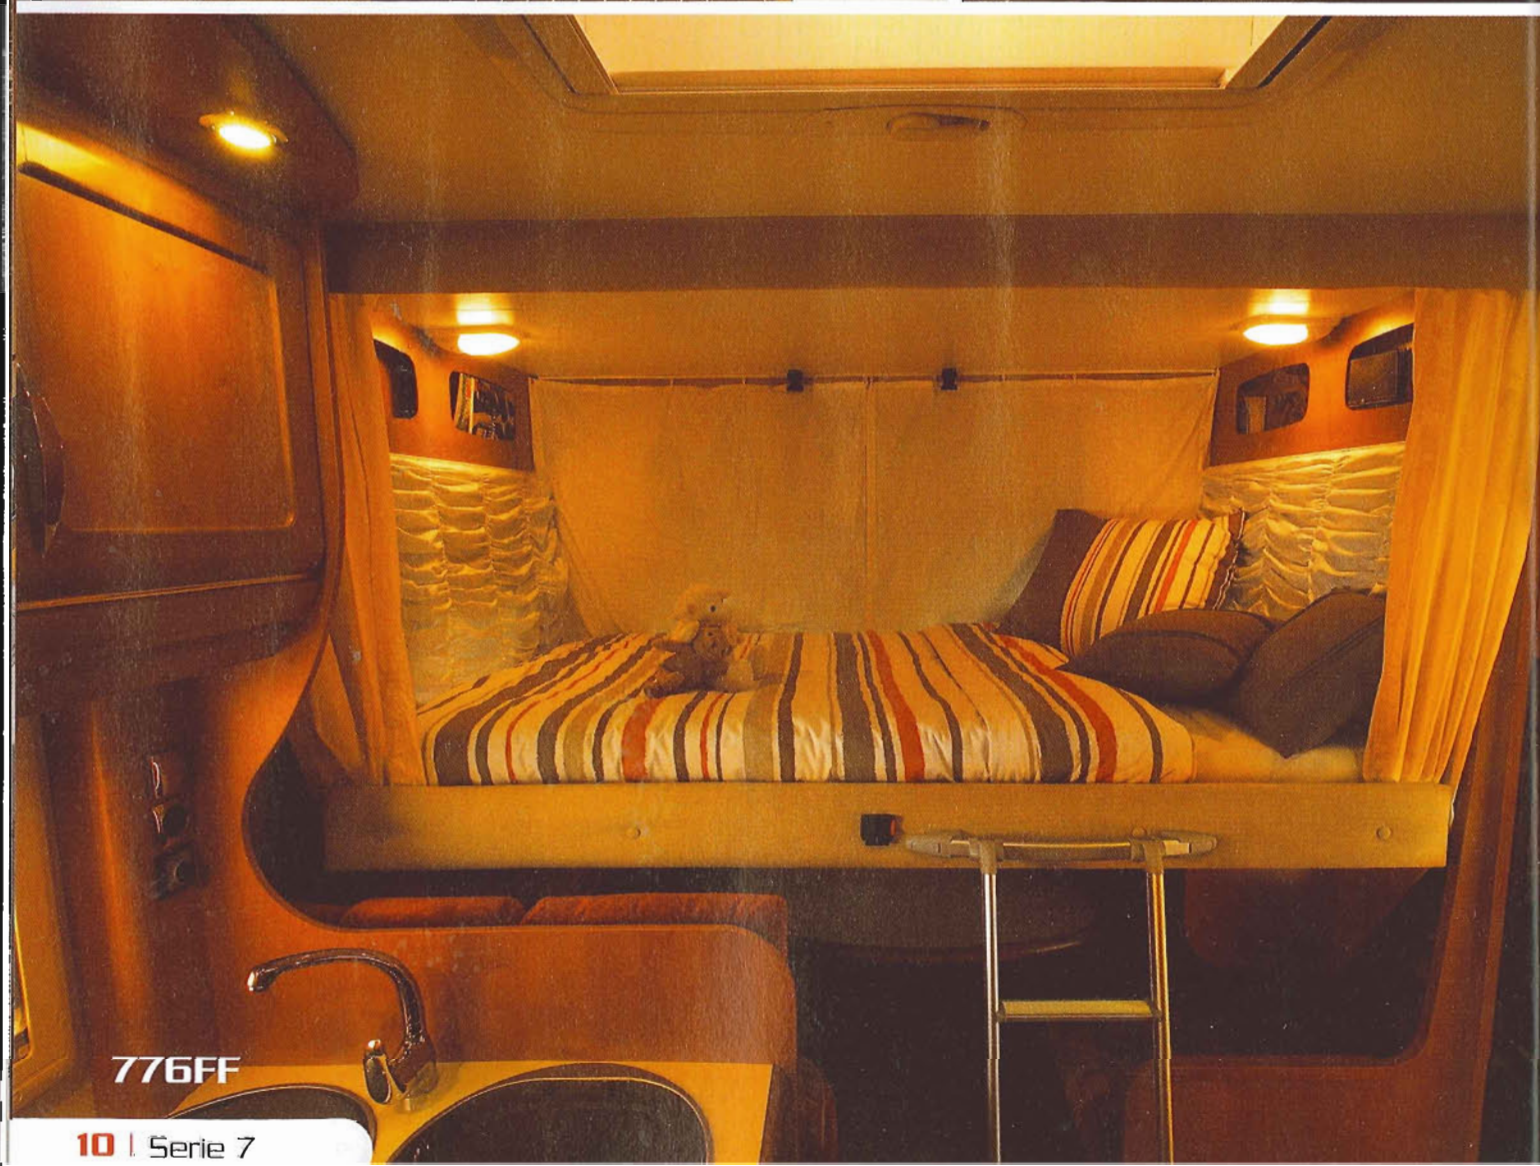

776FF

790 / 790FF

790FF

776FF