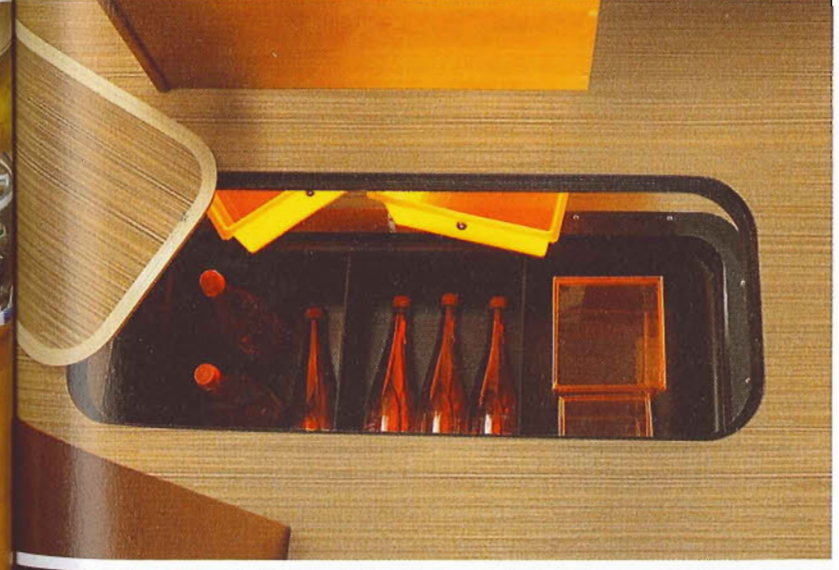

7092dF

Serie 70/70dF