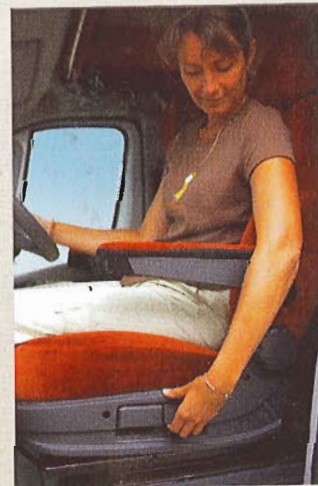

*TEP: Polyamide-coated fabric

All the Fiat models are fitted with special motor home seats. In addition to their great comfort, they also adopt the ideal position (adjustable height and inclination for the back and the seat).