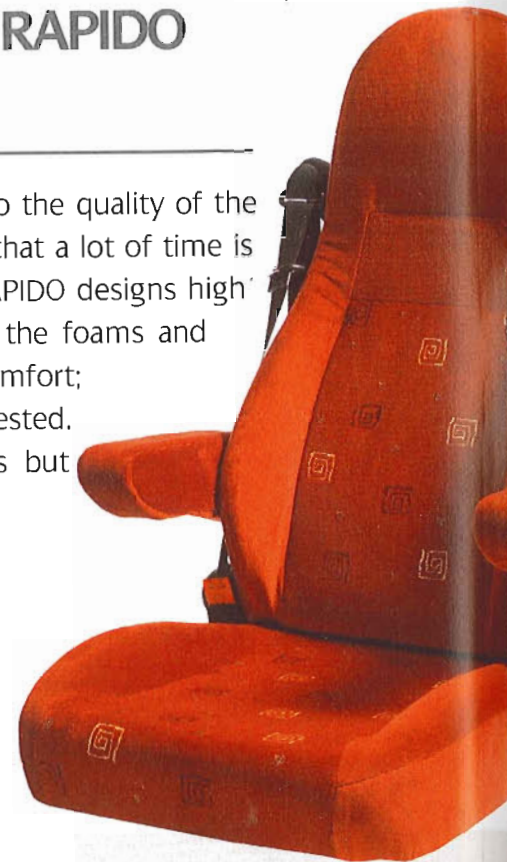

## THE COMFORT OF RAPIDO UPHOLSTERY

RAPIDO pays particular attention to the quality of the upholstery. Conscious of the fact that a lot of time is spent sitting in a motor home, RAPIDO designs high quality upholstery. The choice of the foams and textiles determines the level of comfort; both are rigorously selected and tested. In your motor home, hours pass but comfort remains.