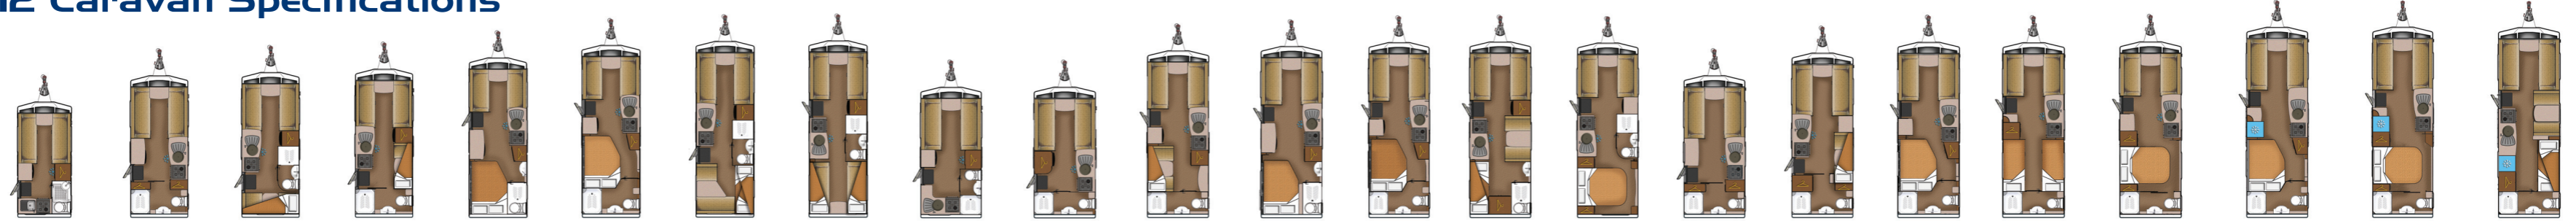

# Lunar 2012 Caravan Specifications

MODEL	ARIVA	QUASAR 462	QUASAR 464	QUASAR 494	QUASAR 534	QUASAR 544	QUASAR 546	QUASAR 556	STELLAR	LEXON 420	LEXON 520	LEXON 530	LEXON 540	LEXON 550	LEXON 560	CLUBMAN CK	CLUBMAN ES	CLUBMAN SE	CLUBMAN SB	CLUBMAN SI	DELTA RS	DELTA TI	DELTA FB
NUMBER OF BERTHS	2	2	4	4	4	4	6	6	2	2	4	4	4	5	4	4	4	4	4	4	4	4	5
NUMBER OF AXLES	1	1	1	1	1	1	1	1	1	1	1	1	1	1	1	1	1	1	1	1	2	2	2
<b>TECHNICAL DATA</b>																							
Interior Length	3.653m 120"	4.632m 152"	4.680m 154"	4.789m 159"	5.288m 174"	5.619m 185"	5.783m 190"	5.783m 190"	4.178m 138"	4.188m 139"	5.500m 181"	5.640m 186"	5.775m 181"	5.813m 191"	5.761m 181"	4.600m 151"	5.412m 179"	5.775m 181"	5.784m 190"	5.768m 181"	6.342m 2010"	6.342m 2010"	6.342m 2010"
Shipping Length	5.180m 170"	6.170m 203"	6.216m 206"	6.370m 201"	6.813m 224"	7.177m 237"	7.344m 241"	7.344m 241"	5.753m 1810"	5.761m 1811"	7.074m 233"	7.214m 238"	7.349m 241"	7.388m 243"	7.335m 241"	6.174m 203"	6.986m 221"	7.349m 241"	7.358m 242"	7.342m 241"	7.916m 260"	7.916m 260"	7.916m 260"
Overall Width	2.020m 68"	2.160m 71"	2.160m 71"	2.160m 71"	2.160m 71"	2.160m 71"	2.160m 71"	2.160m 71"	2.280m 76"	2.280m 76"	2.280m 76"	2.280m 76"	2.280m 76"	2.280m 76"	2.280m 76"	2.280m 76"	2.280m 76"	2.280m 76"	2.280m 76"	2.280m 76"	2.280m 76"	2.280m 76"	2.280m 76"
Maximum Headroom	1.908m 63"	1.908m 63"	1.908m 63"	1.908m 63"	1.908m 63"	1.908m 63"	1.908m 63"	1.908m 63"	1.958m 65"	1.958m 65"	1.958m 65"	1.958m 65"	1.958m 65"	1.958m 65"	1.958m 65"	1.958m 65"	1.958m 65"	1.958m 65"	1.958m 65"	1.958m 65"	1.958m 65"	1.958m 65"	1.958m 65"
Overall Height	2.600m 86"	2.600m 86"	2.600m 86"	2.600m 86"	2.600m 86"	2.600m 86"	2.600m 86"	2.600m 86"	2.652m 88"	2.652m 88"	2.652m 88"	2.652m 88"	2.652m 88"	2.652m 88"	2.652m 88"	2.652m 88"	2.652m 88"	2.652m 88"	2.652m 88"	2.652m 88"	2.652m 88"	2.652m 88"	2.652m 88"
Tyre Size	175/ 65 R14	185 R14 C	185 R14 C	185 R14 C	185 R14 C	185 R14 C	185 R14 C	185 R14 C	185 R14 C	185 R14 C	185 R14 C	185 R14 C	185 R14 C	185 R14 C	185 R14 C	185 R14 C	185 R14 C	185 R14 C	185 R14 C	185 R14 C	175/ 65 R14	175/ 65 R14	175/ 65 R14
Hitch Ball Height (Fully Laden)	0.440m 15"	0.440m 15"	0.440m 15"	0.440m 15"	0.440m 15"	0.440m 15"	0.440m 15"	0.440m 15"	0.440m 15"	0.440m 15"	0.440m 15"	0.440m 15"	0.440m 15"	0.440m 15"	0.440m 15"	0.440m 15"	0.440m 15"	0.440m 15"	0.440m 15"	0.440m 15"	0.440m 15"	0.440m 15"	0.440m 15"
HERMAL INSULATION GRADE	THREE	THREE	THREE	THREE	THREE	THREE	THREE	THREE	THREE	THREE	THREE	THREE	THREE	THREE	THREE	THREE	THREE	THREE	THREE	THREE	THREE	THREE	THREE
<b>WEIGHTS</b>																							
MRO (Kg)	881	1082	1082	1105	1191	1218	1260	1310	1071	1026	1260	1282	1285	1280	1271	1140	1284	1320	1285	1295	1550	1535	1554
USER PAYLOAD (kg)	114	128	149	150	154	158	180	180	124	124	160	158	160	170	159	125	151	155	155	155	160	160	171
MTPLM (Kg)	995	1210	1235	1255	1345	1376	1440	1490	1195	1150	1420	1440	1445	1450	1430	1265	1445	1475	1440	1450	1710	1695	1725
Actual Awning Length	788 25' 10"	888 29' 2"	890 29' 2"	TBC	945m 31' 0"	968m 31' 9"	998m 32' 9"	999m 32' 9"	843m 27' 8"	855m 28' 1"	990m 32' 6"	1008m 33' 1"	1013m 33' 3"	1017m 33' 4"	1004m 32' 11"	890m 29' 2"	972m 31' 11"	1013m 33' 3"	1005m 33' 0"	1002m 32' 10"	1065m 34' 11"	1065m 34' 11"	1065 34' 11"
Isabella Awning Length	800cm 26' 3"	900cm 29' 2"	900cm 29' 2"	TBC	950cm 31' 2"	975cm 32' 0"	1000cm 32' 10"	1000cm 32' 10"	850cm 27' 11"	850cm 27' 11"	1000cm 32' 10"	1015cm 33' 4"	1025cm 33' 8"	1025cm 33' 8"	1000cm 32' 10"	900cm 29' 6"	975cm 32' 0"	1025cm 33' 8"	1000cm 32' 10"	1000cm 32' 10"	1075cm 35' 3"	1075cm 35' 3"	1075cm 35' 3"
Isabella Porch	-	MINOR	-	-	MINOR	-	MINOR	MINOR	-	MINOR	-	MINOR	-	MINOR	MINOR	MINOR	MINOR	MINOR	MINOR	MINOR	MINOR	MINOR	MINOR
<b>BED SIZES</b>																							
FRONT DOUBLE	1.865 x 1.862m 6'1" x 6'1"	2.005 x 1.862m 6'7" x 6'1"	2.005 x 1.688m 6'7" x 5'6"	2.005 x 1.688m 6'7" x 5'6"	2.005 x 1.532m 6'7" x 5'0"	2.005 x 1.532m 6'7" x 5'0"	2.005 x 1.862m 6'7" x 6'1"	2.005 x 1.688m 6'7" x 5'6"	2.132 x 1.862m 7'0" x 6'1"	2.132 x 1.862m 7'0" x 6'1"	2.132 x 1.688m 7'0" x 5'6"	2.132 x 1.688m 7'0" x 5'6"	2.132 x 1.688m 7'0" x 5'6"	2.132 x 1.688m 7'0" x 5'6"	2.132 x 1.688m 7'0" x 5'6"	2.105 x 1.844m 6'11" x 6'1"	2.105 x 1.844m 6'11" x 6'1"	2.105 x 1.670m 6'11" x 5'6"	2.105 x 1.514m 6'11" x 5'0"	2.105 x 1.514m 6'11" x 5'0"	2.105 x 1.844m 6'11" x 6'1"	2.105 x 1.844m 6'11" x 6'1"	2.105 x 1.844m 6'11" x 6'1"
FRONT SINGLES	1	1.862 x 0.683m 6'1" x 2'3"	1.862 x 0.690m 6'1" x 2'3"	1.688 x 0.690m 5'6" x 2'3"	1.532 x 0.690m 5'0" x 2'3"	1.532 x 0.690m 5'0" x 2'3"	1.862 x 0.690m 6'1" x 2'3"	1.688 x 0.690m 5'6" x 2'3"	1.862 x 0.739m 6'1" x 2'5"	1.862 x 0.739m 6'1" x 2'5"	1.688 x 0.739m 5'6" x 2'5"	1.688 x 0.739m 5'6" x 2'5"	1.688 x 0.739m 5'6" x 2'5"	1.688 x 0.739m 5'6" x 2'5"	1.532 x 0.739m 5'0" x 2'5"	1.844 x 0.739m 6'1" x 2'5"	1.844 x 0.739m 6'1" x 2'5"	1.670 x 0.739m 5'6" x 2'5"	1.514 x 0.739m 5'0" x 2'5"	1.514 x 0.739m 5'0" x 2'5"	1.844 x 0.739m 6'1" x 2'5"	1.844 x 0.739m 6'1" x 2'5"	1.844 x 0.739m 6'1" x 2'5"
2	1.862 x 0.683m 6'1" x 2'3"	1.862 x 0.690m 6'1" x 2'3"	1.688 x 0.690m 5'6" x 2'3"	1.688 x 0.690m 5'6" x 2'3"	1.532 x 0.690m 5'0" x 2'3"	1.532 x 0.690m 5'0" x 2'3"	1.862 x 0.690m 6'1" x 2'3"	1.688 x 0.690m 5'6" x 2'3"	1.862 x 0.739m 6'1" x 2'5"	1.862 x 0.739m 6'1" x 2'5"	1.688 x 0.739m 5'6" x 2'5"	1.688 x 0.739m 5'6" x 2'5"	1.688 x 0.739m 5'6" x 2'5"	1.688 x 0.739m 5'6" x 2'5"	1.532 x 0.739m 5'0" x 2'5"	1.844 x 0.739m 6'1" x 2'5"	1.844 x 0.739m 6'1" x 2'5"	1.670 x 0.739m 5'6" x 2'5"	1.514 x 0.739m 5'0" x 2'5"	1.514 x 0.739m 5'0" x 2'5"	1.844 x 0.739m 6'1" x 2'5"	1.844 x 0.739m 6'1" x 2'5"	1.844 x 0.739m 6'1" x 2'5"
REAR DOUBLE					1.907 x 1.348m 6'3" x 4'5"	1.907 x 1.348m 6'3" x 4'5"		1.900 x 1.867m 6'7" x 6'2"			1.907 x 1.348m 6'3" x 4'5"	1.907 x 1.348m 6'3" x 4'5"			1.830 x 1.340m 6'0" x 4'5"			1.907 x 1.348m 6'3" x 4'5"		1.830 x 1.340m 6'0" x 4'5"	1.907 x 1.348m 6'3" x 4'5"	1.830 x 1.340m 6'0" x 4'5"	1.830 x 1.340m 6'0" x 4'5"
REAR SINGLES	1		2.040 x 0.762m 6'8" x 2'6"				1.810 x 0.726m 6'2" x 2'5"	1.867 x 0.680m 6'2" x 2'3"												1.867 x 0.780m 6'2" x 2'7"			
2								1.867 x 0.680m 6'2" x 2'3"													1.867 x 0.780m 6'2" x 2'7"		
SIDE SINGLE				1.650 x 0.653m 5'5" x 2'2"							1.650 x 0.915m 5'5" x 3'0"			1.650 x 0.915m 5'5" x 3'0"				1.830 x 0.653m 6'0" x 2'2"					1.650 x 0.915m 5'5" x 3'0"
SIDE BUNKS				1.546 x 0.569m 5'1" x 1'10"							1.546 x 0.569m 5'1" x 1'10"							1.766 x 0.569m 5'10" x 1'10"					
REAR BUNKS	1		1.711 x 0.569m 5'7" x 1'10"				1.710 x 0.642m 5'7" x 2'1"	1.708 x 0.569m 5'7" x 1'10"						1.901 x 0.645m 6'3" x 2'1"									1.867 x 0.775m 6'2" x 2'6"
2							1.747 x 0.642m 5'9" x 2'1"	1.708 x 0.569m 5'7" x 1'10"						1.901 x 0.636m 6'3" x 2'1"									1.867 x 0.756m 6'2" x 2'6"
3							1.712 x 0.642m 5'7" x 2'1"																
<b>PRICE RRP</b>	<b>£13,595</b>	<b>£14,595</b>	<b>£14,595</b>	<b>£14,995</b>	<b>£15,485</b>	<b>£15,895</b>	<b>£15,995</b>	<b>£15,995</b>	<b>£14,695</b>	<b>£14,695</b>	<b>£16,995</b>	<b>£17,195</b>	<b>£17,495</b>	<b>£17,495</b>	<b>£17,495</b>	<b>£18,595</b>	<b>£19,395</b>	<b>£19,695</b>	<b>£19,695</b>	<b>£19,695</b>	<b>£22,995</b>	<b>£22,995</b>	<b>£22,995</b>