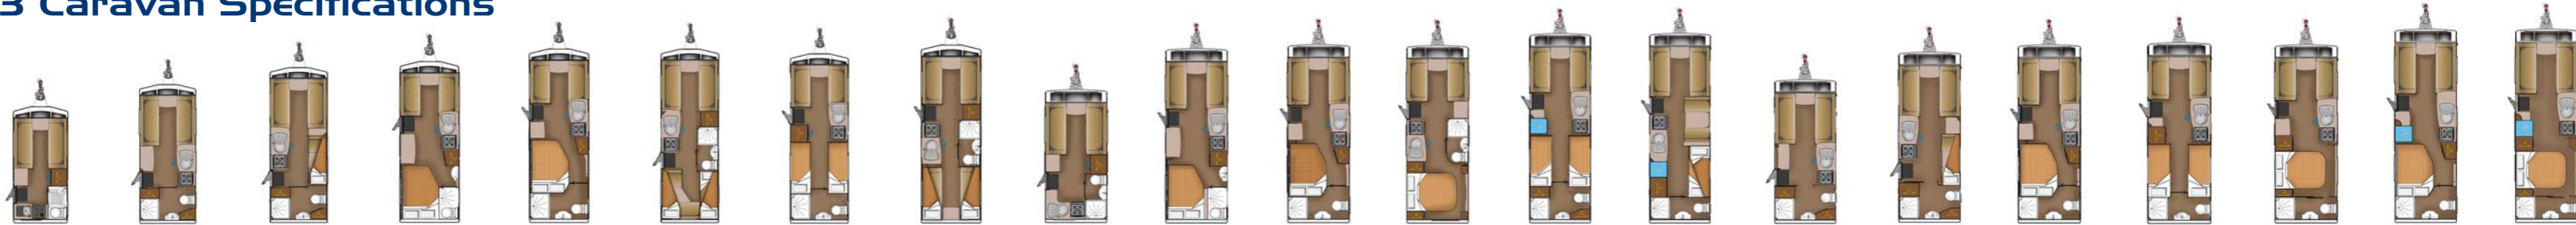

Lunar 2013 Caravan Specifications

MODEL	ARIVA	QUASAR 462	QUASAR 524	QUASAR 534	QUASAR 544	QUASAR 546	QUASAR 554	QUASAR 556	STELLAR	LEXON 530	LEXON 540	LEXON 560	LEXON 640	LEXON 650	CLUBMAN CK	CLUBMAN ES	CLUBMAN SE	CLUBMAN SB	CLUBMAN SI	DELTA RS	DELTA TI	
NUMBER OF BERTHS	2	2	4	4	4	6	4	6	2	4	4	4	4	5	2	4	4	4	4	4	4	
NUMBER OF AXLES	1	1	1	1	1	1	1	1	1	1	1	1	2	2	1	1	1	1	1	2	2	
TECHNICAL DATA																						
Interior Length	3.653m	4.589m	5.196m	5.288m	5.619m	5.782m	5.618m	5.783m	4.178m	5.640m	5.776m	5.761m	6.343	6.343m	4.638m	5.514m	5.775m	5.785m	5.769m	6.342m	6.342m	
Shipping Length	5.180m	6.201m	6.908m	6.843m	7.230m	7.394m	7.230m	7.394	5.733m	7.194m	7.348m	7.334m	7.915m	7.915m	6.201m	7.084m	7.347m	7.356m	7.342m	7.916m	7.916m	
Overall Width	2.020m	2.160m	2.160m	2.160m	2.160m	2.160m	2.160m	2.160m	2.280m	2.280m	2.280m	2.280m	2.280m	2.280m	2.280m	2.280m	2.280m	2.280m	2.280m	2.280m	2.280m	
Maximum Headroom	1.908m	1.908m	1.908m	1.908m	1.908m	1.908m	1.908m	1.908m	1.958m	1.958m	1.958m	1.958m	1.958m	1.958m	1.958m	1.958m	1.958m	1.958m	1.958m	1.958m	1.958m	
Overall Height	2.600m	2.600m	2.600m	2.600m	2.600m	2.600m	2.600m	2.600m	2.652m	2.652m	2.652m	2.652m	2.652m	2.652m	2.652m	2.652m	2.652m	2.652m	2.652m	2.652m	2.652m	
Tyre Size	175/ 65 R14	185 R14 C	185 R14 C	185 R14 C	185 R14 C	185 R14 C	185 R14 C	185 R14 C	185 R14 C	185 R14 C	185 R14 C	185 R14 C	175/ 65 R14	175/ 65 R14	185 R14 C	185 R14 C	185 R14 C	185 R14 C	185 R14 C	175/ 65 R14	175/ 65 R14	
Hitch Ball Height (Fully Laden)	0.440m	0.440m	0.440m	0.440m	0.440m	0.440m	0.440m	0.440m	0.440m	0.440m	0.440m	0.440m	0.440m	0.440m	0.440m	0.440m	0.440m	0.440m	0.440m	0.440m	0.440m	
Thermal Insulation Grade	THREE	THREE	THREE	THREE	THREE	THREE	THREE	THREE	THREE	THREE	THREE	THREE	THREE	THREE	THREE	THREE	THREE	THREE	THREE	THREE	THREE	
WEIGHTS																						
MRO (Kg)	877	1069	1151	1169	1211	1242	1196	1299	1110	1326	1335	1315	1528	1519	1202	1308	1341	1343	1340	1575	1565	
USER PAYLOAD (Kg)	113	129	149	155	159	181	159	181	125	159	160	160	166	176	123	152	154	155	155	160	160	
MTPLM (Kg)	990	1198	1300	1324	1370	1423	1355	1480	1235	1485	1495	1475	1694	1695	1325	1460	1495	1498	1495	1735	1725	
Actual Awning Length (cm)	777	892	936	940	980	995	990	0	870	1010	1020	1018	1080	1080	915	0	1025	1030	1030	1085	1075	
Isabella Awning Length (cm)	256"	293"	309"	3010"	322"	328"	326"	00"	287"	332"	336"	335"	355"	355"	300"	00"	338"	3310"	3310"	357"	353"	
Isabella Porch (Minor)	-	yes	-	-	-	yes	no	no	-	no	-	no	-	TBA	yes	no	no	no	no	yes	yes	
Isabella Porch (Magnum)	-	-	yes	-	-	-	-	-	-	-	no	-	-	TBA	no	no	no	no	no	no	no	
BED SIZES																						
FRONT DOUBLE	1.865 x 1.862m 6'11" x 6'11"	2.005 x 1.862m 6'7" x 6'11"	2.005 x 1.862m 6'7" x 6'11"	2.005 x 1.532m 6'7" x 5'0"	2.005 x 1.532m 6'7" x 5'0"	2.005 x 1.862m 6'7" x 6'11"	2.005 x 1.532m 6'7" x 5'0"	2.005 x 1.532m 6'7" x 5'0"	2.105 x 1.844m 6'11" x 6'11"	2.105 x 1.670m 6'11" x 5'6"	2.105 x 1.670m 6'11" x 5'6"	2.105 x 1.514m 6'11" x 5'0"	2.105 x 1.670m 6'11" x 5'6"	2.105 x 1.670m 6'11" x 5'6"	2.105 x 1.844m 6'11" x 6'11"	2.105 x 1.844m 6'11" x 6'11"	2.105 x 1.670m 6'11" x 5'0"	2.105 x 1.514m 6'11" x 5'0"	2.105 x 1.514m 6'11" x 5'0"	2.105 x 1.844m 6'11" x 6'11"	2.105 x 1.844m 6'11" x 6'11"	
FRONT SINGLES 1	1.862 x 0.683m 6'1" x 2'3"	1.862 x 0.690m 6'1" x 2'3"	1.862m x 0.690m 6'1" x 2'3"	1.532 x 0.690m 5'0" x 2'3"	1.532 x 0.690m 5'0" x 2'3"	1.862 x 0.690m 6'1" x 2'3"	1.532 x 0.690m 5'0" x 2'3"	1.532 x 0.690m 5'0" x 2'3"	1.844 x 0.739m 6'1" x 2'5"	1.670 x 0.739m 5'6" x 2'5"	1.670 x 0.739m 5'6" x 2'5"	1.514 x 0.739m 5'0" x 2'5"	1.670 x 0.739m 5'6" x 2'5"	1.670 x 0.739m 5'6" x 2'5"	1.844 x 0.739m 6'1" x 2'5"	1.844 x 0.739m 6'1" x 2'5"	1.670 x 0.739m 5'6" x 2'5"	1.514 x 0.739m 5'0" x 2'5"	1.514 x 0.739m 5'0" x 2'5"	1.844 x 0.739m 6'1" x 2'5"	1.844 x 0.739m 6'1" x 2'5"	
FRONT SINGLES 2	1.862 x 0.683m 6'1" x 2'3"	1.862 x 0.690m 6'1" x 2'3"	1.862m x 0.690m 6'1" x 2'3"	1.532 x 0.690m 5'0" x 2'3"	1.532 x 0.690m 5'0" x 2'3"	1.862 x 0.690m 6'1" x 2'3"	1.532 x 0.690m 5'0" x 2'3"	1.532 x 0.690m 5'0" x 2'3"	1.844 x 0.739m 6'1" x 2'5"	1.688 x 0.739m 5'6" x 2'5"	1.670 x 0.739m 5'6" x 2'5"	1.514 x 0.739m 5'0" x 2'5"	1.670 x 0.739m 5'6" x 2'5"	1.670 x 0.739m 5'6" x 2'5"	1.844 x 0.739m 6'1" x 2'5"	1.844 x 0.739m 6'1" x 2'5"	1.670 x 0.739m 5'6" x 2'5"	1.514 x 0.739m 5'0" x 2'5"	1.514 x 0.739m 5'0" x 2'5"	1.844 x 0.739m 6'1" x 2'5"	1.844 x 0.739m 6'1" x 2'5"	
REAR DOUBLE	-	-	-	1.907 x 1.348m 6'3" x 4'5"	1.907 x 1.348m 6'3" x 4'5"	-	-	-	1.907 x 1.348m 6'3" x 4'5"	1.907 x 1.348m 6'3" x 4'5"	1.907 x 1.348m 6'3" x 4'5"	1.830 x 1.340m 6'0" x 4'5"	-	-	-	-	1.907 x 1.348m 6'3" x 4'5"	1.907 x 1.348m 6'3" x 4'5"	1.830 x 1.340m 6'0" x 4'5"	1.907 x 1.348m 6'3" x 4'5"	1.830 x 1.340m 6'0" x 4'5"	
REAR SINGLES 1	-	-	-	-	-	1.810 x 0.726m 5'11" x 2'5"	-	-	1.867 x 0.680 6'2" x 2'3"	1.867 x 0.680 6'2" x 2'3"	1.867 x 0.680 6'2" x 2'3"	-	-	-	-	-	1.867 x 0.780m 6'2" x 2'7"	1.867 x 0.780m 6'2" x 2'7"	-	1.867 x 0.780m 6'2" x 2'7"	1.867 x 0.780m 6'2" x 2'7"	
REAR SINGLES 2	-	-	-	-	-	1.867 x 0.680 6'2" x 2'3"	-	-	1.867 x 0.680 6'2" x 2'3"	1.867 x 0.680 6'2" x 2'3"	1.867 x 0.680 6'2" x 2'3"	-	-	1.867 x 0.780m 6'2" x 2'7"	-	-	1.867 x 0.780m 6'2" x 2'7"	1.867 x 0.780m 6'2" x 2'7"	-	1.867 x 0.780m 6'2" x 2'7"	1.867 x 0.780m 6'2" x 2'7"	
SIDE SINGLE	-	-	1.830 x 0.653m 6' x 2'2"	-	-	-	-	-	-	-	-	-	-	1.650 x 0.915m 5'5" x 3'0"	-	1.830 x 0.653m 6'0" x 2'2"	-	-	-	-	-	
SIDE BUNKS	-	-	1.766 x 0.569m 5'10" x 1'10"	-	-	-	-	-	-	-	-	-	-	-	-	1.766 x 0.569m 5'10" x 1'10"	-	-	-	-	-	
REAR BUNKS 1	-	-	-	-	-	1.742 x 0.628m 5'9" x 2'1"	-	-	-	1.708 x 0.569m 5'7" x 1'10"	-	-	-	1.867 x 0.775m 6'2" x 2'6"	-	-	-	-	-	-	-	
REAR BUNKS 2	-	-	-	-	-	1.723 x 0.635m 5'8" x 2'2"	-	-	-	1.708 x 0.569m 5'7" x 1'10"	-	-	-	1.867 x 0.756m 6'2" x 2'6"	-	-	-	-	-	-	-	
REAR BUNKS 3	-	-	-	-	-	-	-	-	-	-	-	-	-	-	-	-	-	-	-	-	-	
PRICE RRP	£13,995	£14,995	£15,995	£15,995	£16,395	£16,695	£16,495	£16,695	£16,195	£18,995	£19,295	£19,295	£21,395	£21,395	£19,795	£20,795	£21,195	£21,195	£21,195	£21,195	£24,395	£24,395